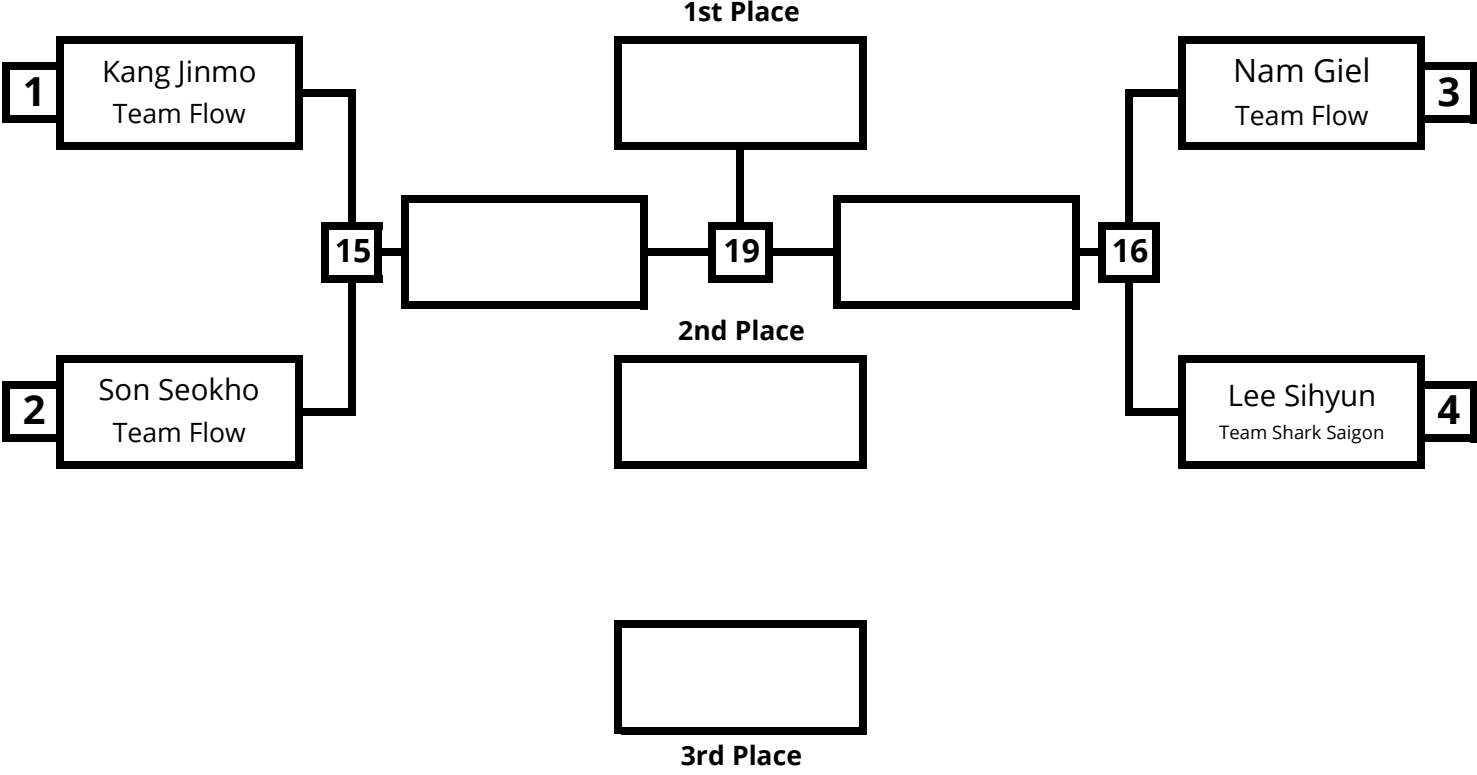

**Male & Female Kindergarten
-27.0kg (3 min)**

**Male Youth White + Gray Belt
-27.0kg (3 min)**

**Male Youth White + Gray Belt
-33.0kg (3 min)**

**Male Youth White + Gray Belt
-42.0kg (3 min)**

**Male Pre Teen White + Gray Belt
-44.4kg (3 min)**