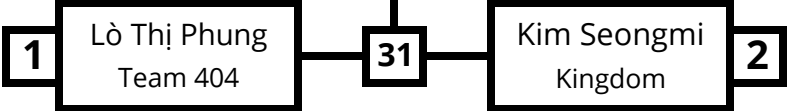

1st Place

2nd Place

Female Adult Blue Belt
-53.5kg (6 min)

1st Place

2nd Place

**Female Adult Blue Belt
Absolute (6 min)**

1st Place

[Empty box for 1st Place]