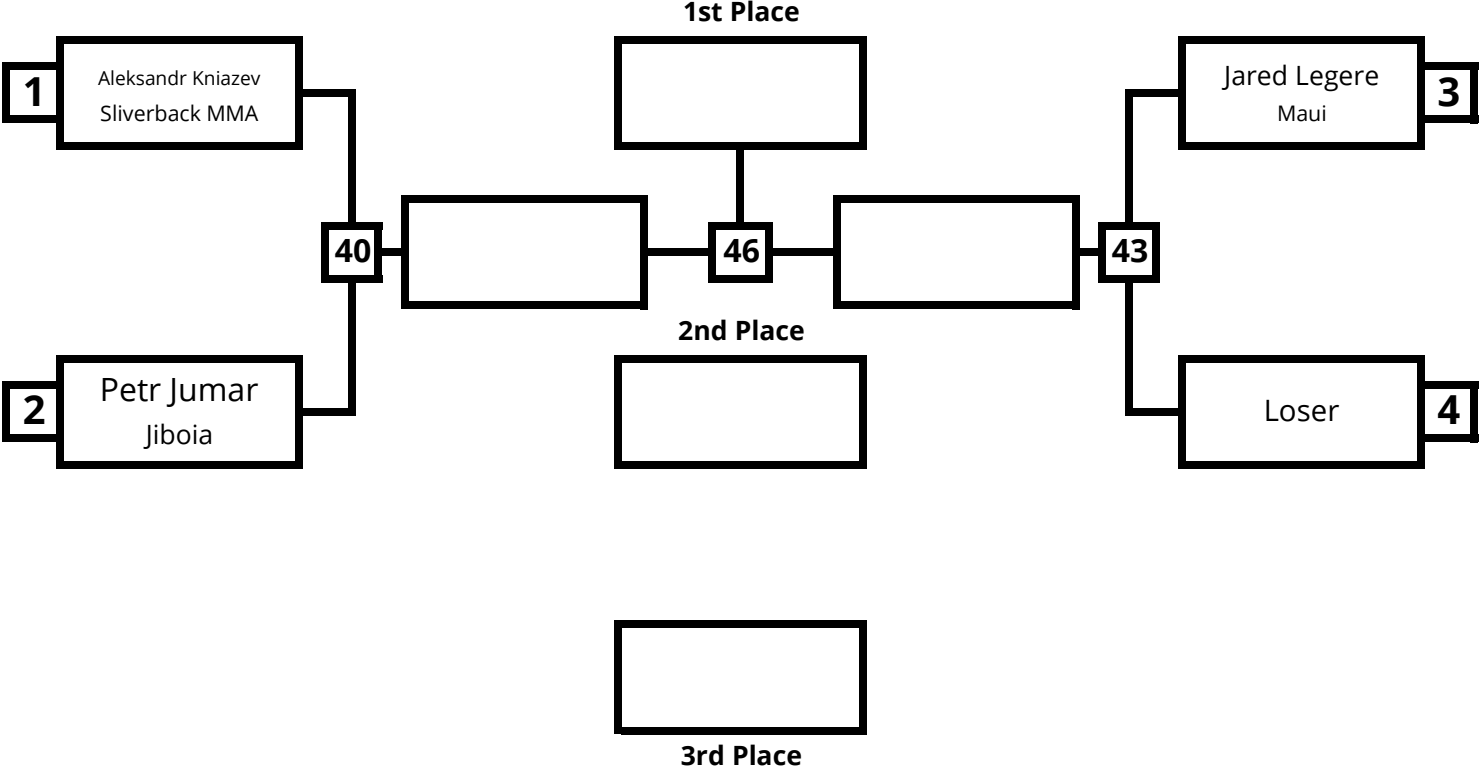

**(No-Gi) Master Beginner
-73.5kg (5 min)**

1st Place

2nd Place

**(No-Gi) Male Master Beginner
-79.5kg (5 min)**

**(No-Gi) Male Master Beginner
+97.5kg (5 min)**

**(No-Gi) Male Master Intermediate
-73.5kg (5 min)**