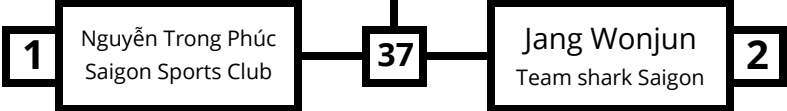

2nd Place

[Empty box for 2nd Place]

**(No-Gi) Male Youth All Belt
-27.0kg (3 min)**

1st Place

2nd Place

**(No-Gi) Male Junior All Belt
+60.5kg (3 min)**

1st Place

2nd Place