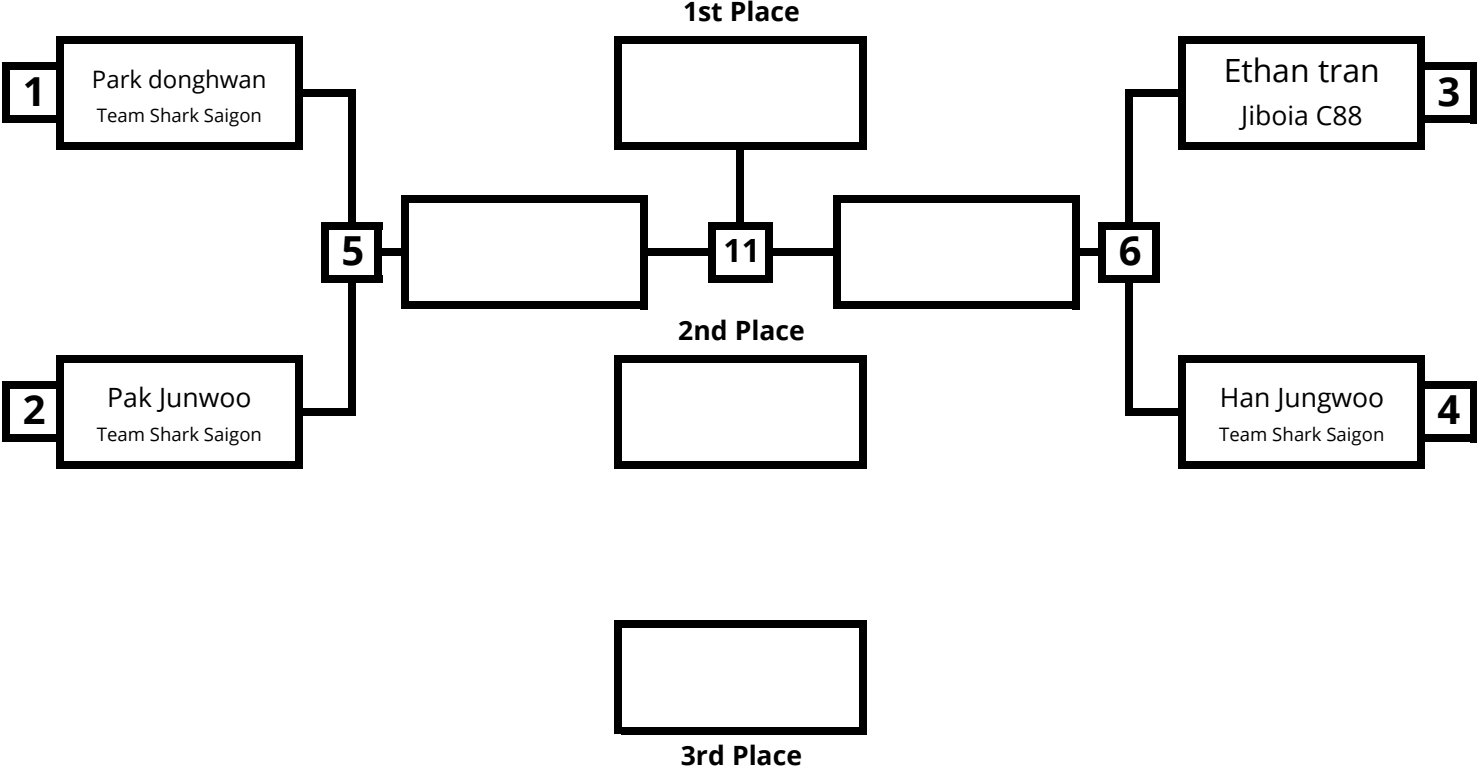

**Male Youth White + Gray Belt
-27.0kg (3 min)**