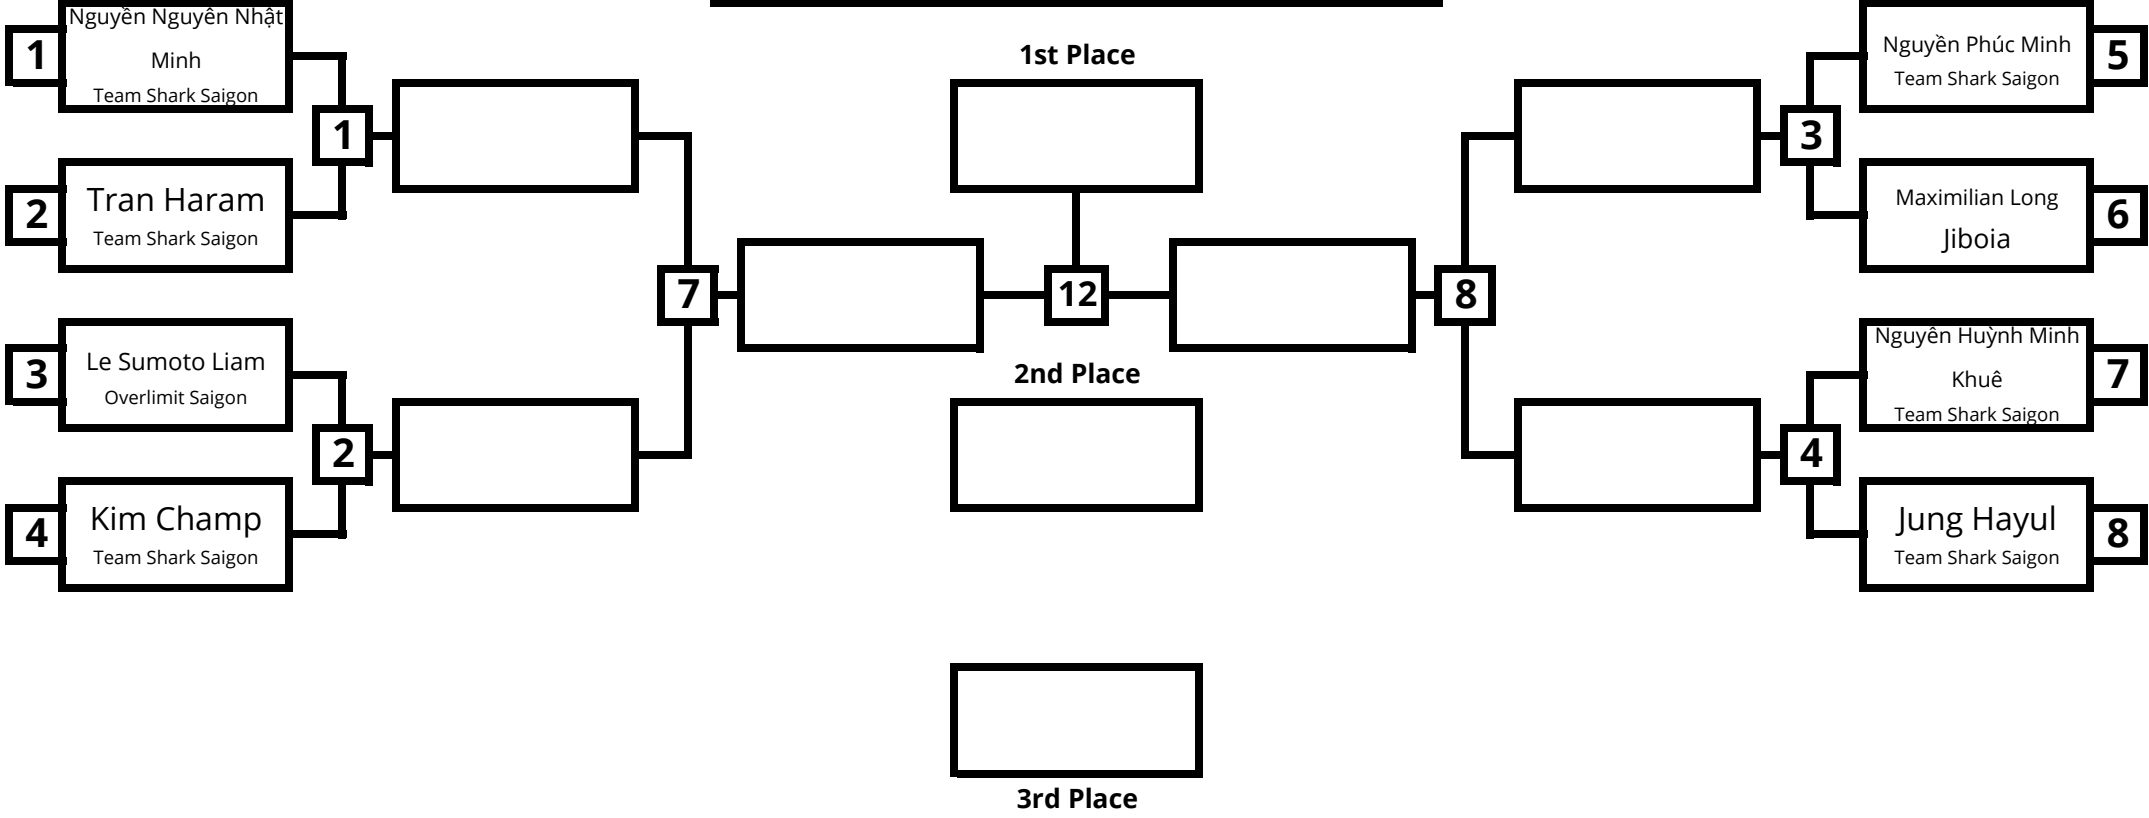

**Male & Female Kindergarten
-27.0kg (3 min)**

**Male Youth White + Gray Belt
-27.0kg (3 min)**

**Male Youth White + Gray Belt
-33.0kg (3 min)**

**Male Youth White + Gray Belt
-42.0kg (3 min)**

**Male Pre Teen White + Gray Belt
-44.4kg (3 min)**