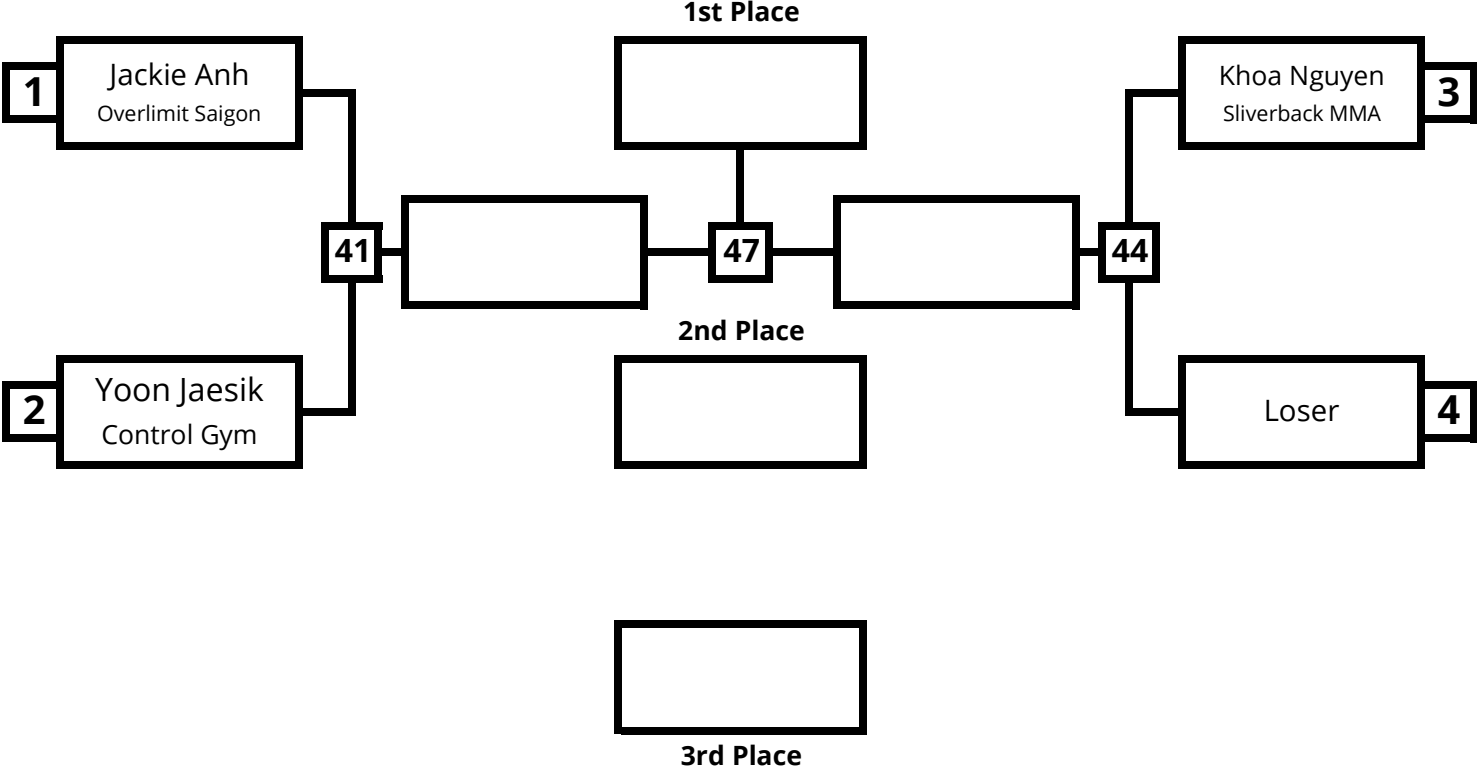

**(No-Gi) Male Master Intermediate
-73.5kg (5 min)**