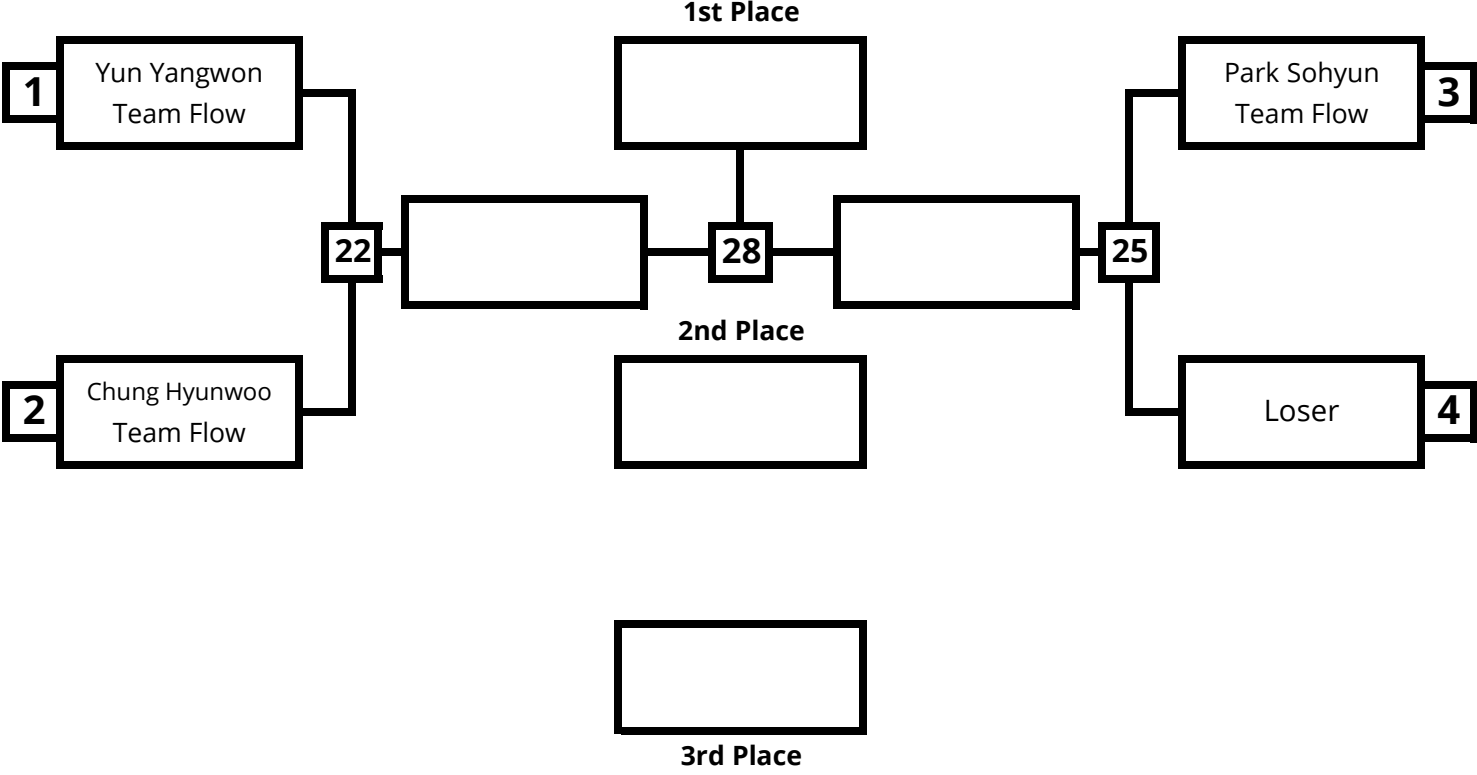

**Male Pre Teen White + Gray Belt
-60.5kg (3 min)**

1st Place

2nd Place

**Male Junior All Belt
-48.3kg (3 min)**

1st Place

2nd Place

**Male Junior All Belt
-56.5kg (3 min)**

**Male Junior All Belt
+60.5kg (3 min)**