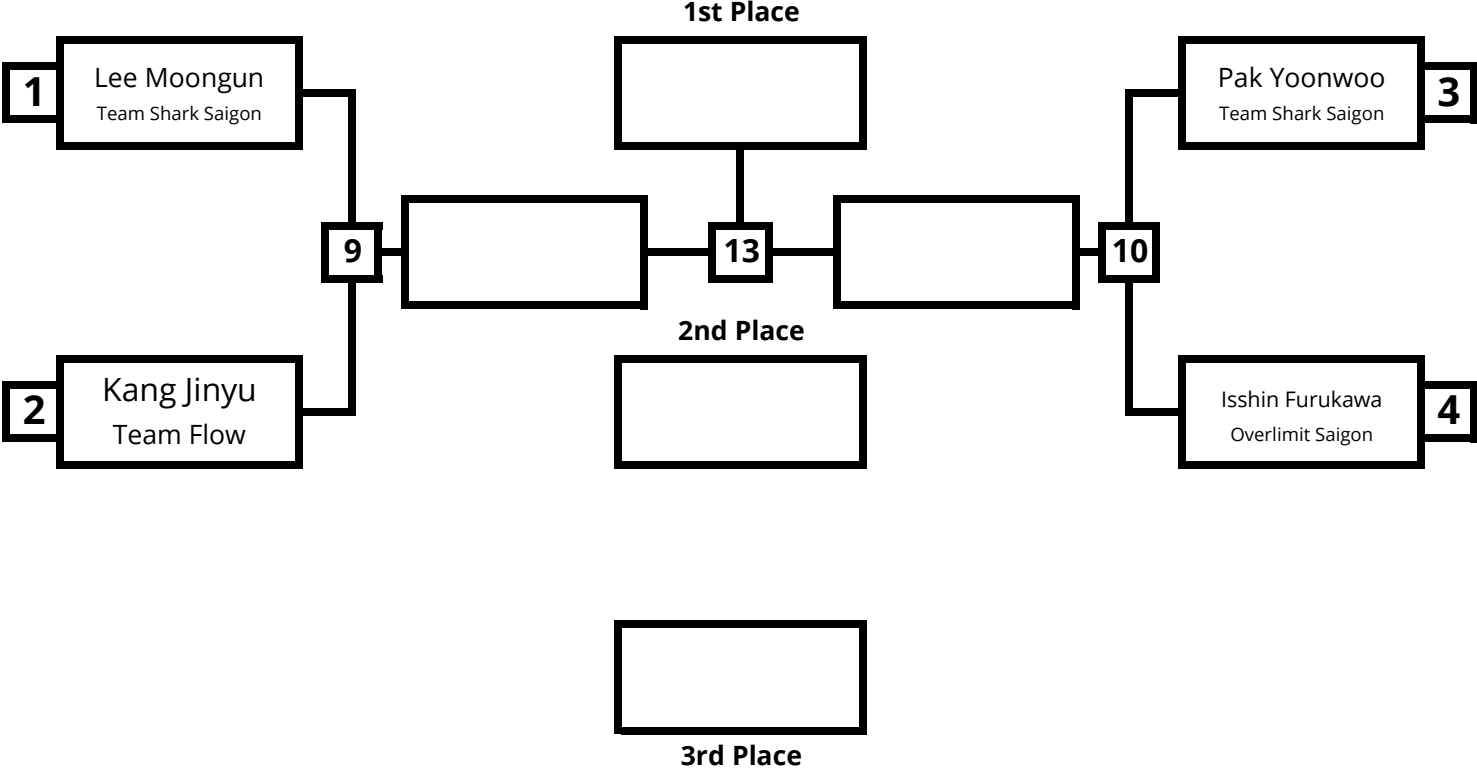

**Male & Female Kindergarten
-27.0kg (3 min)**

**Male Youth White + Gray Belt
-27.0kg (3 min)**

**Male Youth White + Gray Belt
-33.0kg (3 min)**

**Male Youth White + Gray Belt
-42.0kg (3 min)**

**Male Pre Teen White + Gray Belt
-44.4kg (3 min)**