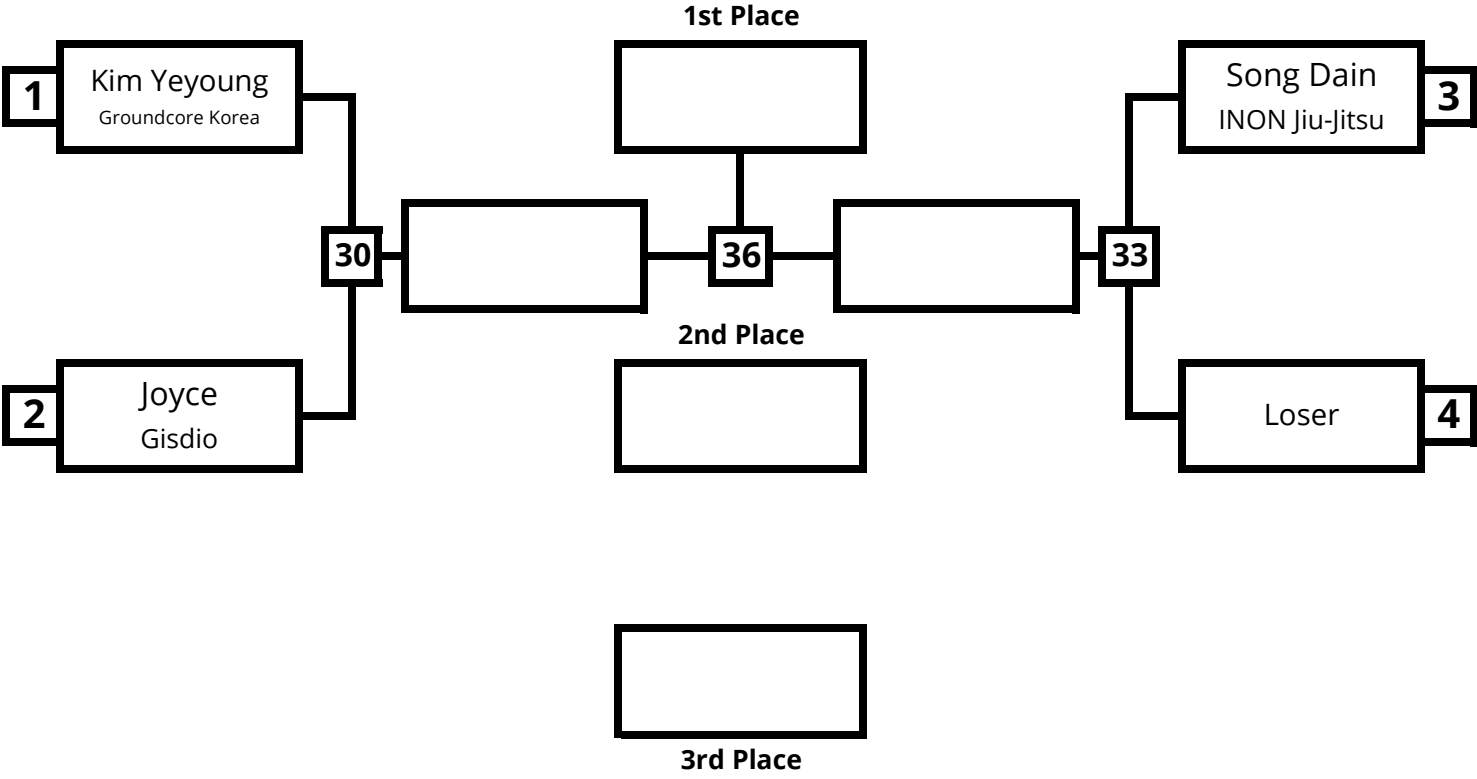

**Female Adult White Belt
-53.5kg (5 min)**