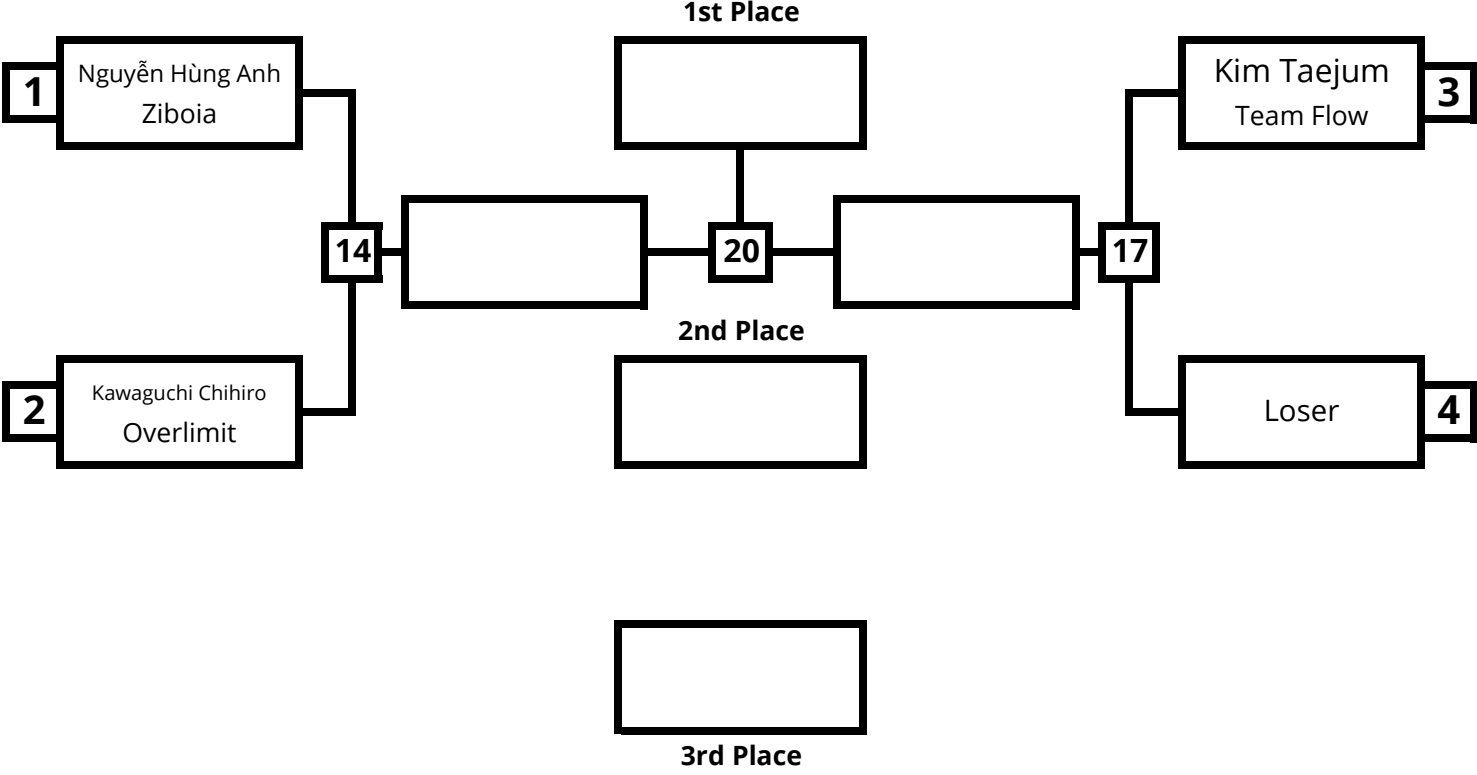

**Male Youth White + Gray Belt
-42.0kg (3 min)**