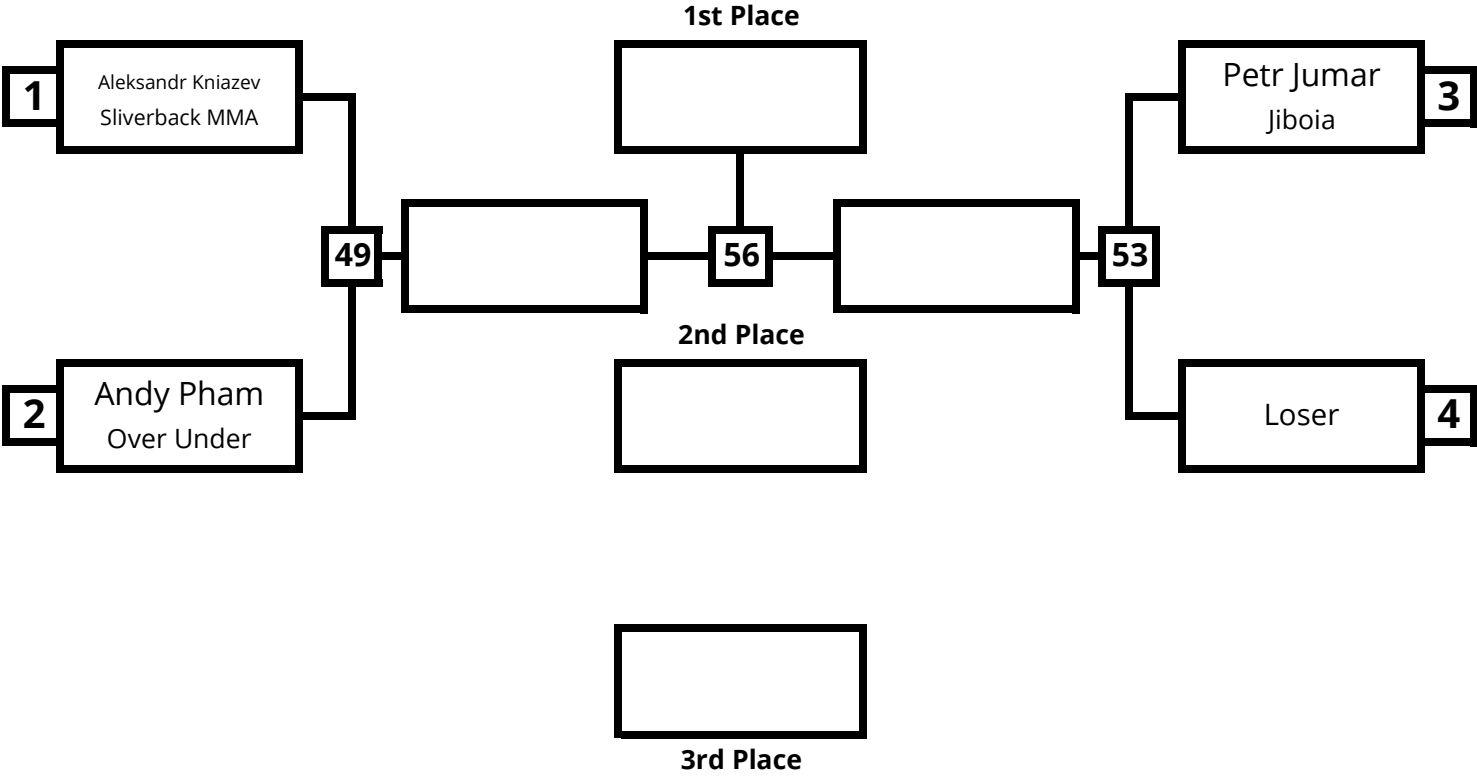

**(No-Gi) Male Master Intermediate
-85.5kg (5 min)**

1st Place

2nd Place

**(No-Gi) Male Master Beginner
Absolute (5 min)**

**(No-Gi) Male Adult Intermediate
-67.5kg (6 min)**

**(No-Gi) Male Master Intermediate
Absolute (5 min)**