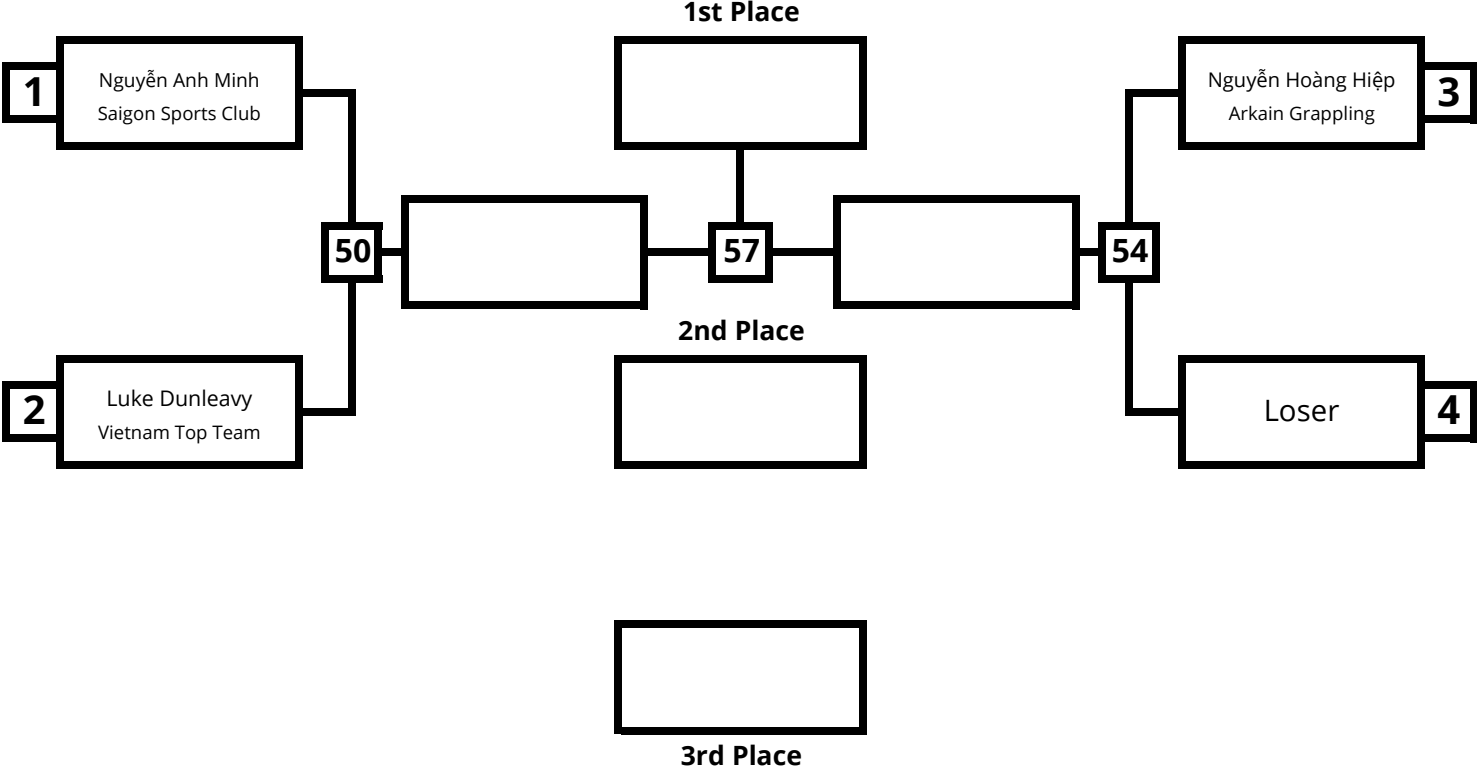

**(No-Gi) Male Master Intermediate
-85.5kg (5 min)**

1st Place

2nd Place

**(No-Gi) Male Master Beginner
Absolute (5 min)**

**(No-Gi) Male Adult Intermediate
-67.5kg (6 min)**

**(No-Gi) Male Master Intermediate
Absolute (5 min)**