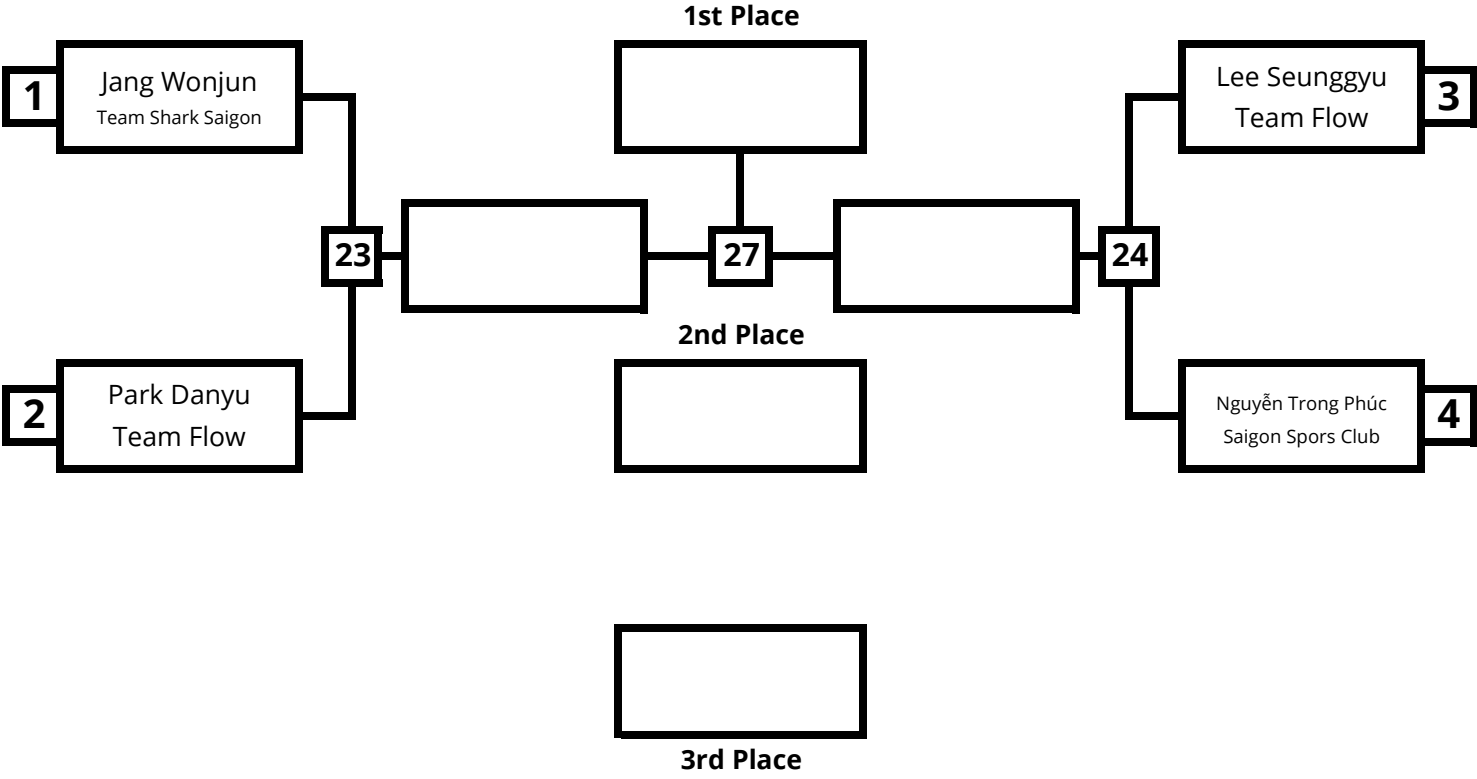

**Male Junior All Belt
+60.5kg (3 min)**