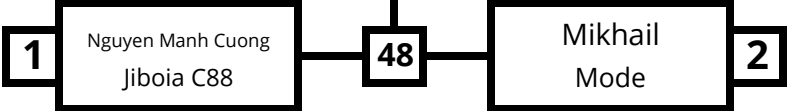

**(No-Gi) Male Master Intermediate
-85.5kg (5 min)**

1st Place

2nd Place