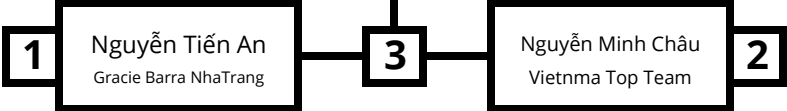

**Male Adult Blue Belt
-70.0kg (6 min)**

**Male Adult Blue Belt
-76.0kg (6 min)**

Male Master Blue Belt
-64.0kg (5 min)

1st Place

2nd Place

**Male Master Blue Belt
-70.0kg (5 min)**

**Male Master Blue Belt
-76.0kg (5 min)**