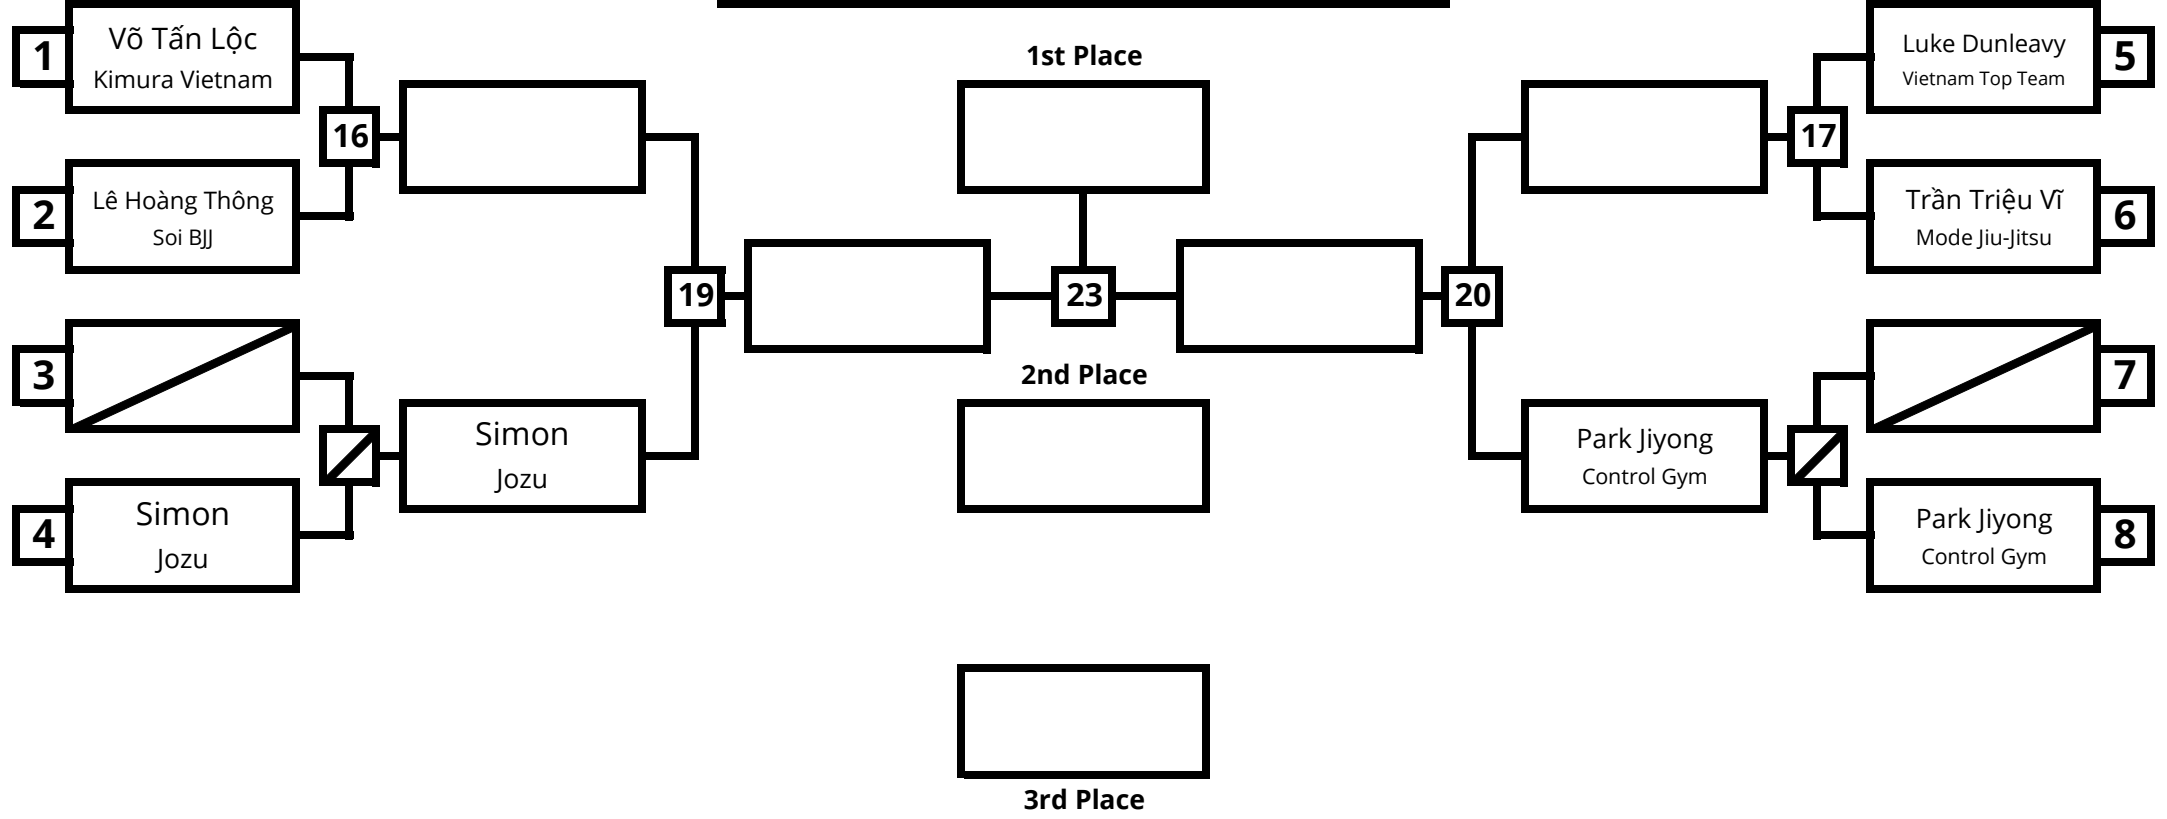

1st Place

2nd Place

**Male Master Blue Belt
-88.3kg (5 min)**

**Male Adult Purple Belt
-82.3kg (6 min)**

1st Place

2nd Place

Male Adult Purple Belt
-88.3kg (6 min)

1st Place

2nd Place

**Male Adult Blue Belt
Absolute (6 min)**

**Male Adult Purple Belt
Absolute (6 min)**

**Male Master Blue Belt
Absolute (5 min)**

Male Master **Brown Belt**
-70.0kg (5 min)

1st Place

2nd Place

**(No-Gi) Male Adult Intermediate
-61.5kg (6 min)**