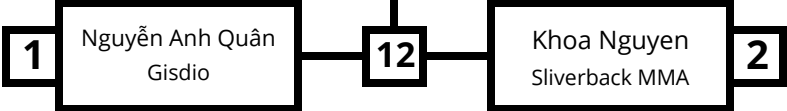

**Male Master Blue Belt
-76.0kg (5 min)**

1st Place

2nd Place