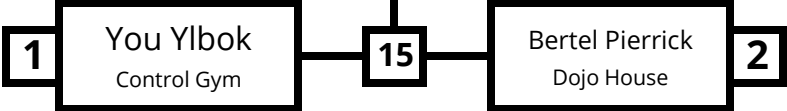

1st Place

2nd Place

**Male Master Blue Belt
-88.3kg (5 min)**

**Male Adult Purple Belt
-82.3kg (6 min)**

1st Place

2nd Place

Male Adult Purple Belt
-88.3kg (6 min)

1st Place