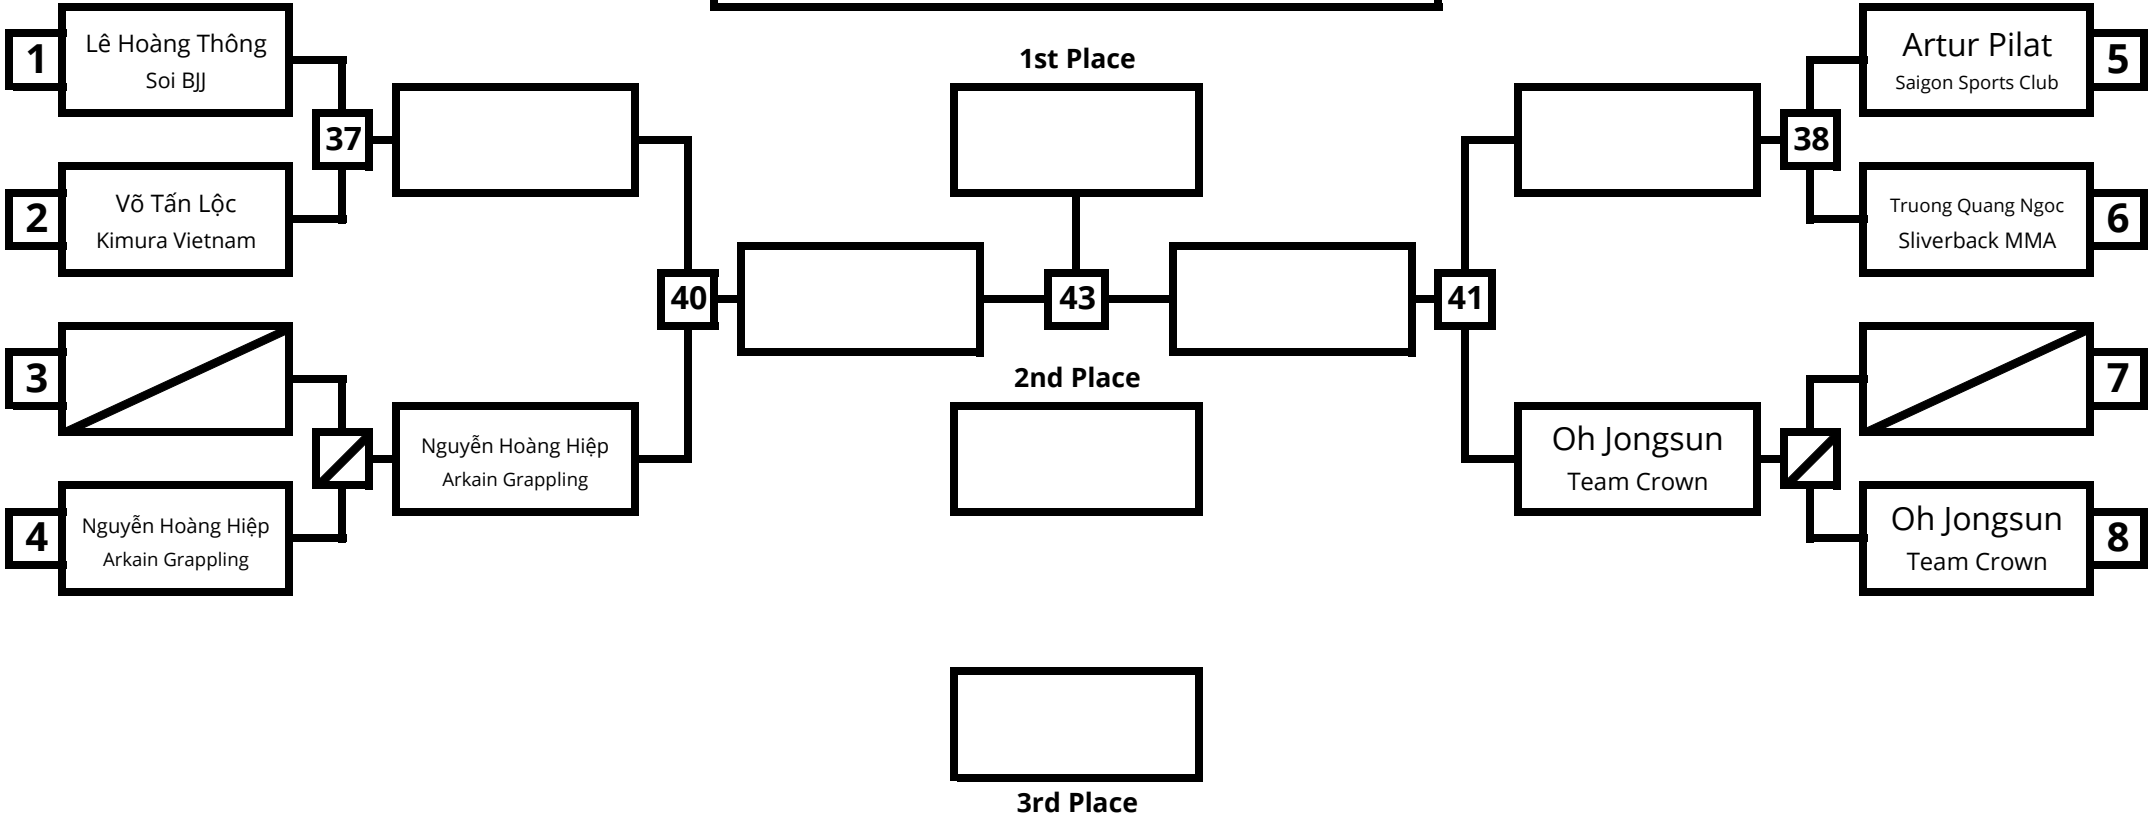

**(No-Gi) Male Adult Intermediate
Absolute A (6 min)**