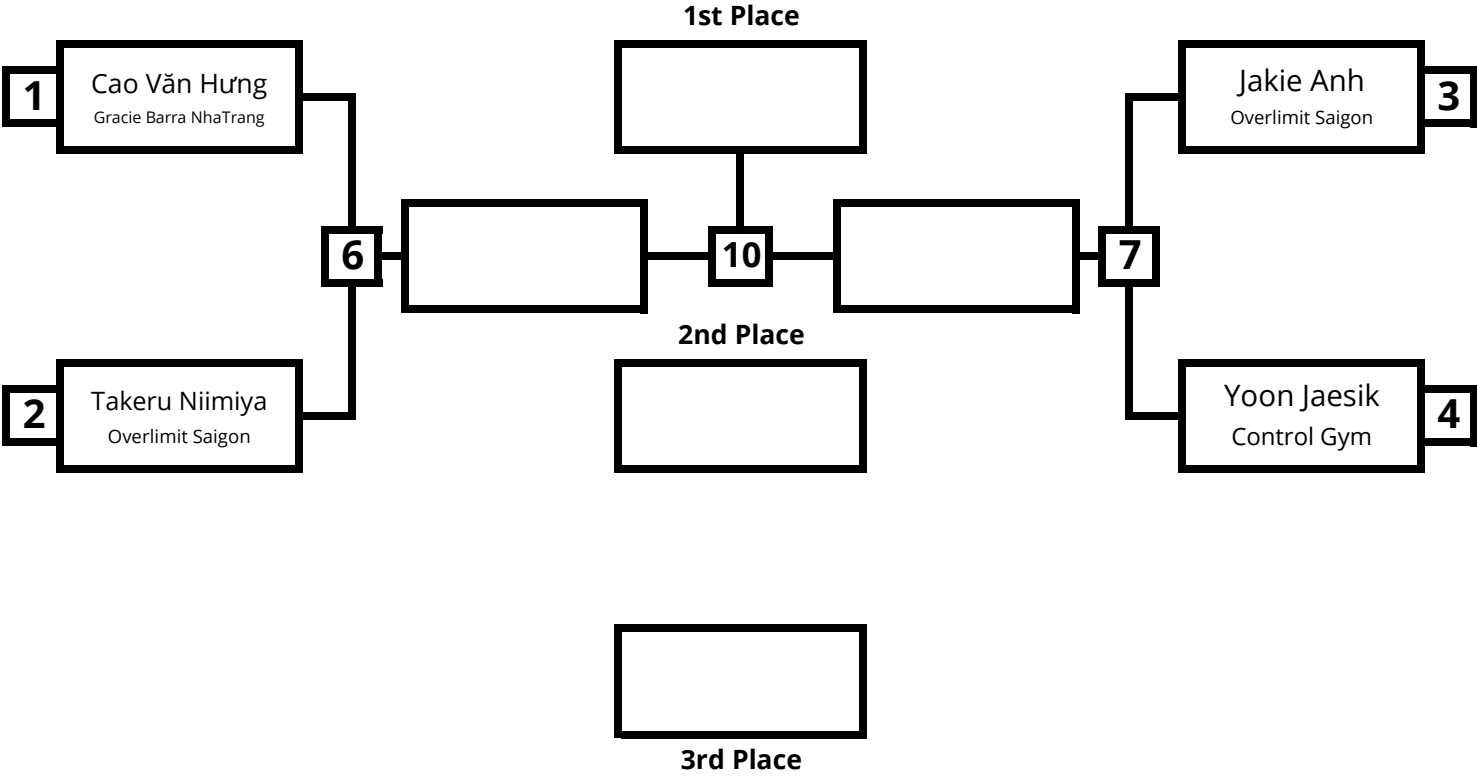

**Male Adult Blue Belt
-70.0kg (6 min)**

**Male Adult Blue Belt
-76.0kg (6 min)**

Male Master Blue Belt
-64.0kg (5 min)

1st Place

2nd Place

**Male Master Blue Belt
-70.0kg (5 min)**

**Male Master Blue Belt
-76.0kg (5 min)**

1st Place

2nd Place

**Male Master Blue Belt
-88.3kg (5 min)**

**Male Adult Purple Belt
-82.3kg (6 min)**

1st Place

2nd Place

Male Adult Purple Belt
-88.3kg (6 min)

1st Place