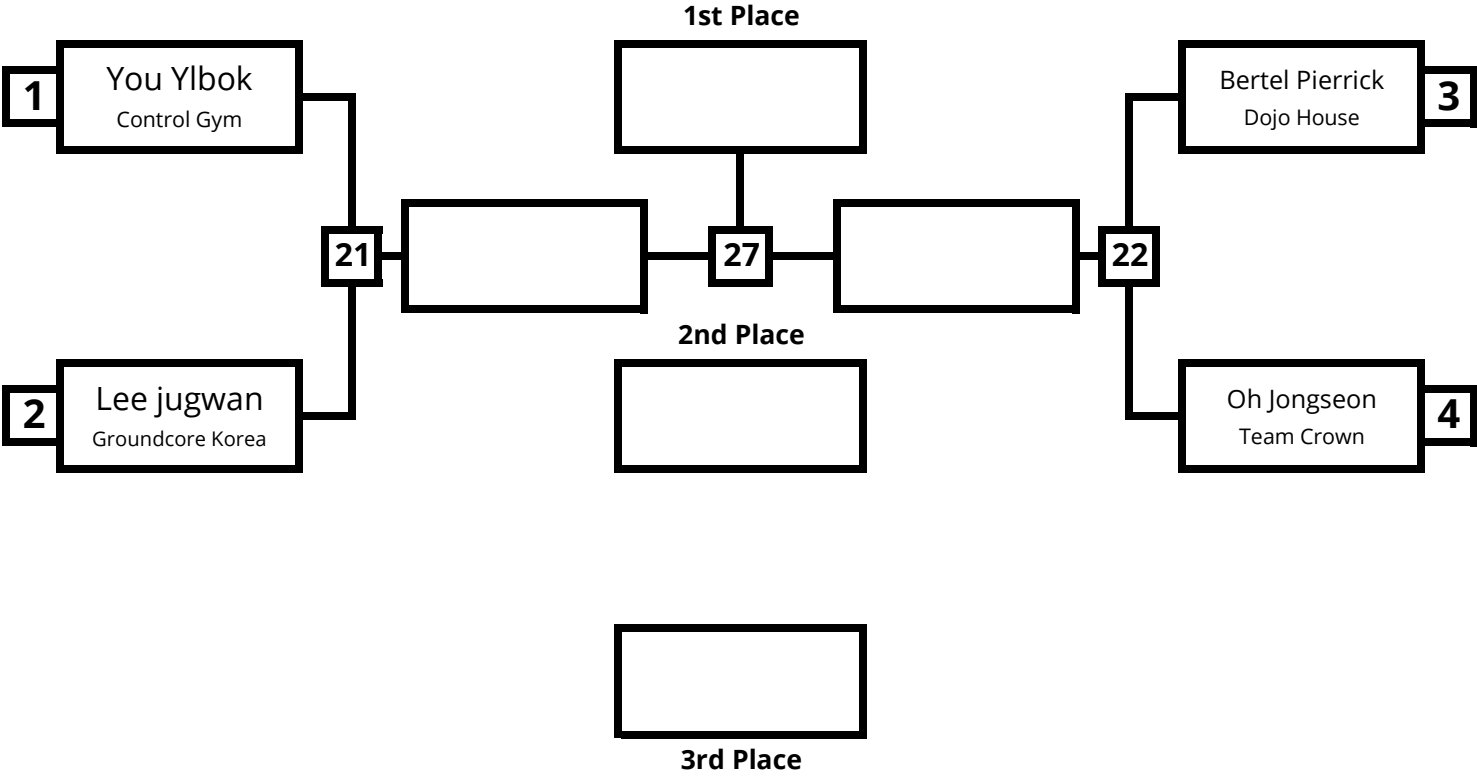

**Male Adult Purple Belt
Absolute (6 min)**