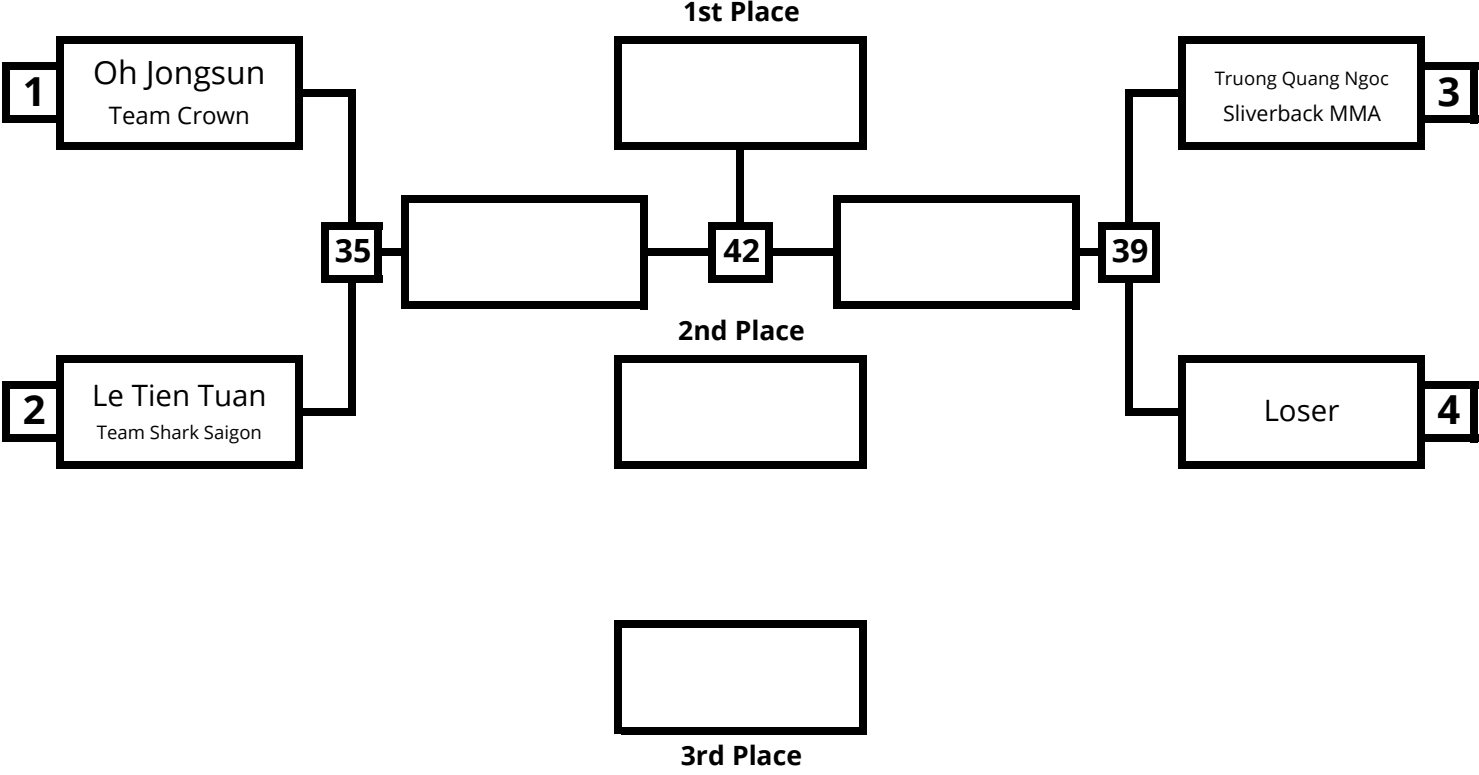

**(No-Gi) Male Adult Intermediate
-79.5kg (6 min)**