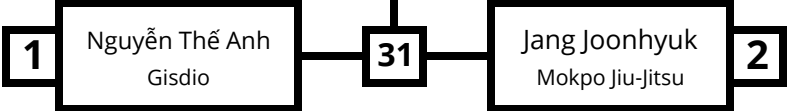

2nd Place

**Male Adult Blue Belt
Absolute (6 min)**

**Male Adult Purple Belt
Absolute (6 min)**

**Male Master Blue Belt
Absolute (5 min)**

Male Master **Brown Belt**
-70.0kg (5 min)

1st Place

2nd Place

**(No-Gi) Male Adult Intermediate
-61.5kg (6 min)**