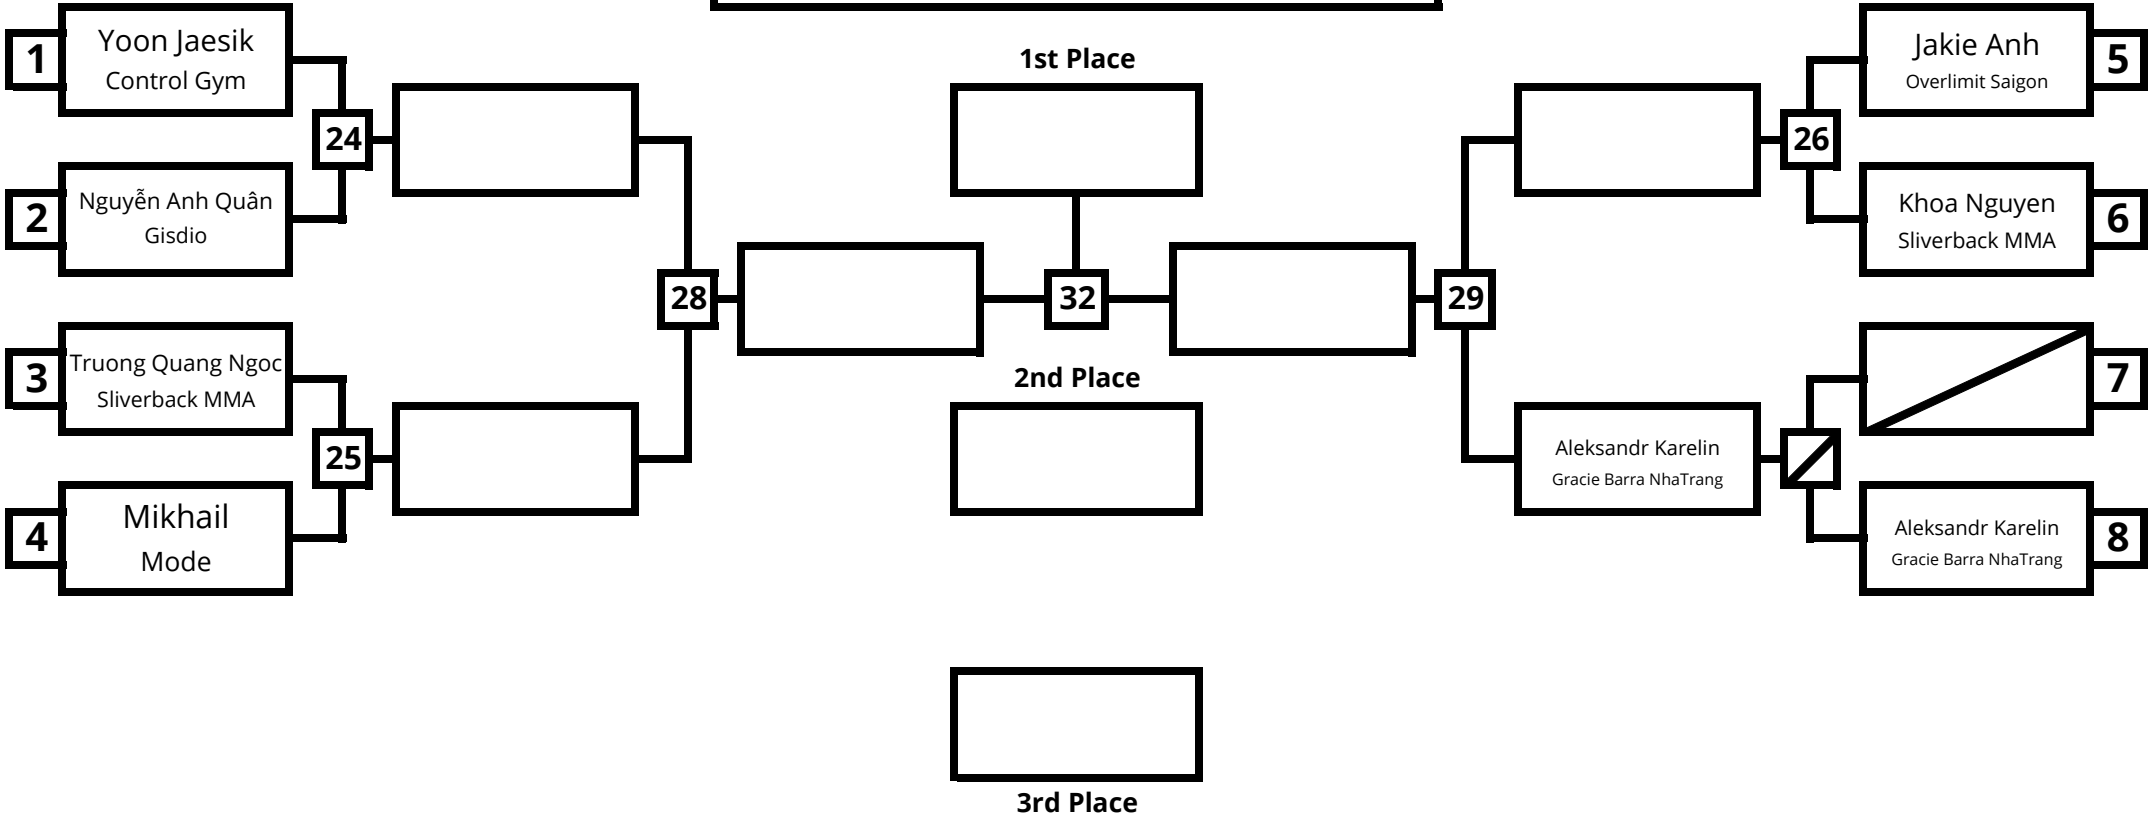

2nd Place

**Male Adult Blue Belt
Absolute (6 min)**

**Male Adult Purple Belt
Absolute (6 min)**

**Male Master Blue Belt
Absolute (5 min)**

Male Master **Brown Belt**
-70.0kg (5 min)

1st Place

2nd Place

**(No-Gi) Male Adult Intermediate
-61.5kg (6 min)**