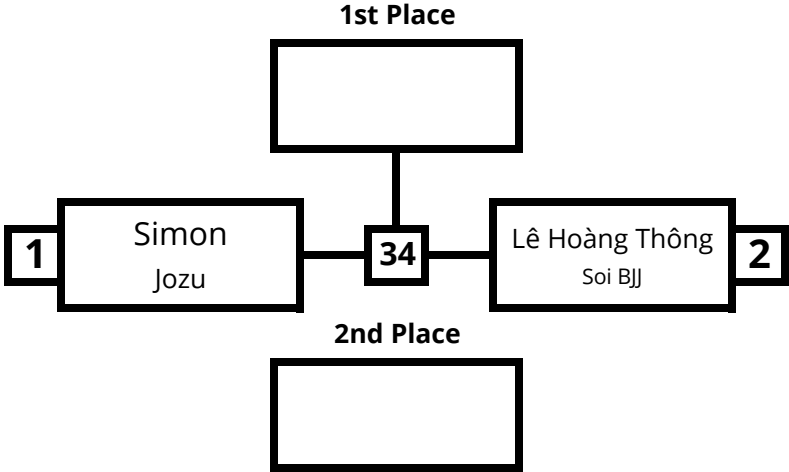

**(No-Gi) Male Adult Intermediate
-73.5kg (6 min)**