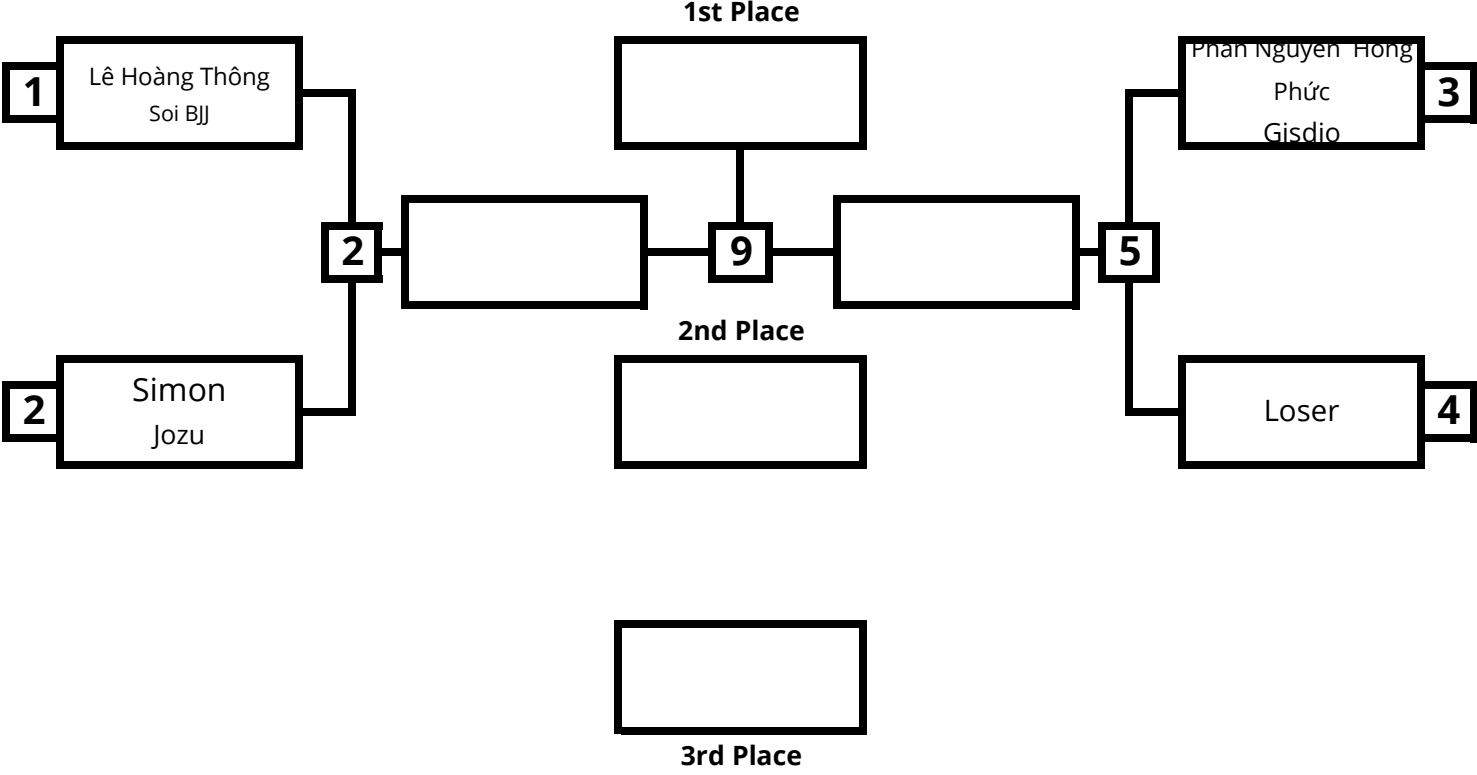

**Male Adult Blue Belt
-70.0kg (6 min)**

**Male Adult Blue Belt
-76.0kg (6 min)**

Male Master Blue Belt
-64.0kg (5 min)

1st Place

2nd Place

**Male Master Blue Belt
-70.0kg (5 min)**

**Male Master Blue Belt
-76.0kg (5 min)**

1st Place

2nd Place

**Male Master Blue Belt
-88.3kg (5 min)**

**Male Adult Purple Belt
-82.3kg (6 min)**

1st Place

2nd Place

Male Adult Purple Belt
-88.3kg (6 min)

1st Place