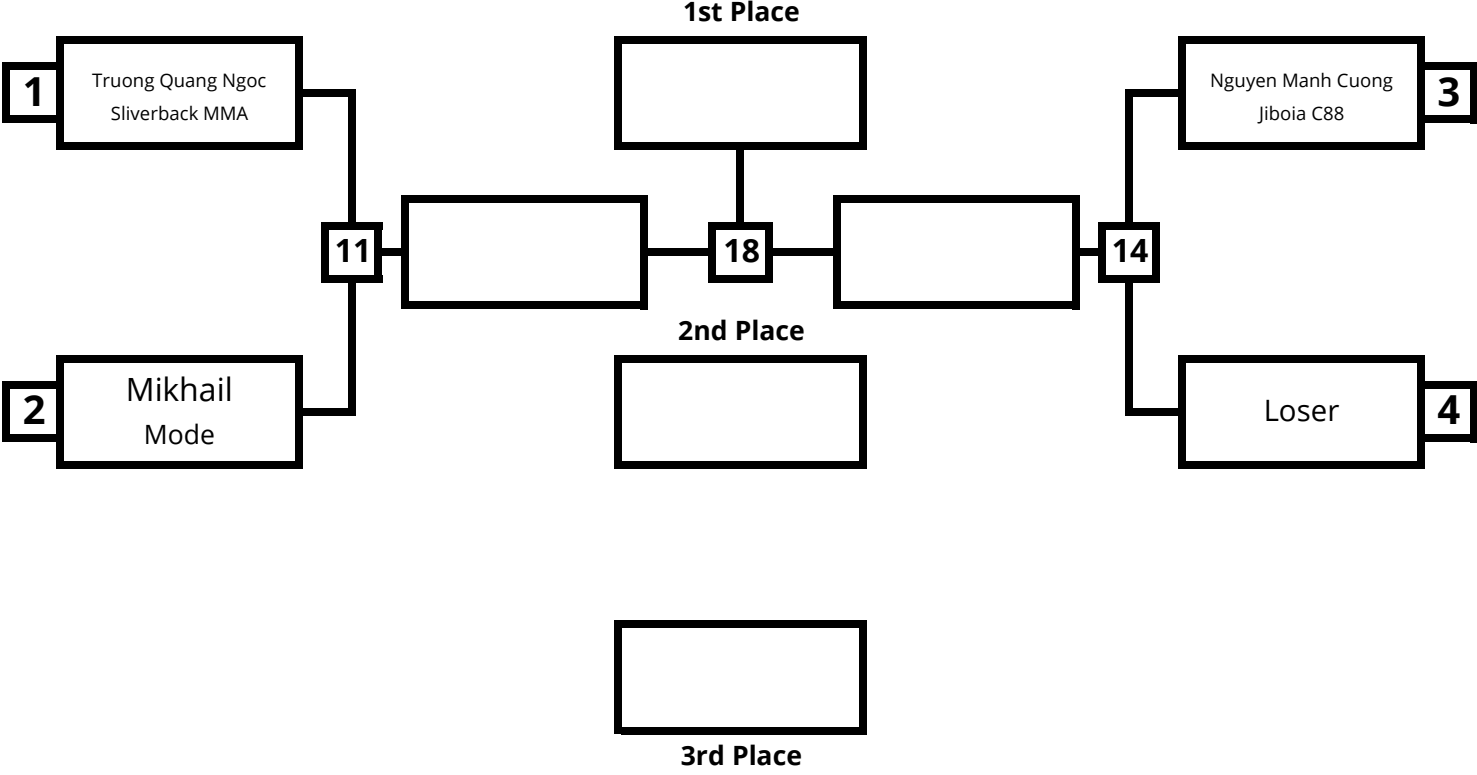

**Male Adult Blue Belt
-70.0kg (6 min)**

**Male Adult Blue Belt
-76.0kg (6 min)**

Male Master Blue Belt
-64.0kg (5 min)

1st Place

2nd Place

**Male Master Blue Belt
-70.0kg (5 min)**

**Male Master Blue Belt
-76.0kg (5 min)**

1st Place

2nd Place

**Male Master Blue Belt
-88.3kg (5 min)**

**Male Adult Purple Belt
-82.3kg (6 min)**

1st Place

2nd Place

Male Adult Purple Belt
-88.3kg (6 min)

1st Place