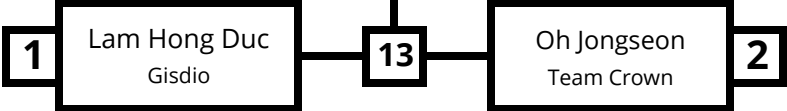

1st Place

2nd Place

**Male Master Blue Belt
-88.3kg (5 min)**

**Male Adult Purple Belt
-82.3kg (6 min)**

1st Place

2nd Place

Male Adult Purple Belt
-88.3kg (6 min)

1st Place